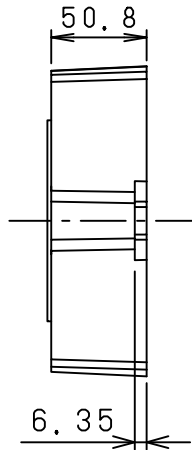

Horn / Strobe

Outdoor Back Box

Index

No.	Description	Remarks	Q'ty
1.	Jacket	ABS, Red	1
2.	Sound Outlet		1
3.	Clear Lens		1
4.	Light Intensity Selector		1
5.	Outdoor Back Box	Aluminum Die Casting, Red	1
	(Model EVCA-AP-BBX-5)		
6.	Gasket	CP	1

Specifications

Voltage	:	Regulated 12V DC/FWR
	:	Regulated 24V DC/FWR
Operating Voltage Range	:	8-17.5V (12V DC/FWR)
	:	16-33V (24V DC/FWR)
Sound Output	Horn :	74dBA min. at 10ft per UL
	Chime :	55dBA min. at 10ft per UL
Luminous Intensity (Selectable)		
	at 12V :	15,35,60(15/75)cd
	at 24V :	15,35,60(15/75),75,95,110cd
Max. Operating Current		12V - Strobe -24V (Variable)
	DC :	171mA rms, 225mA rms
	FWR :	202mA rms, 284mA rms
	12V - Horn -24V (Variable)	
	DC :	153mA rms, 92mA rms
	FWR :	230mA rms, 302mA rms
Flash Rate	:	1 Hz
Environment	:	Outdoor
IP Rate	:	IP35 (with EVCA-AP-BBX-5)
Operating Temperature	:	-40c to +66c
Applicable Standard	:	UL464, UL1638

NITAN COMPANY, LIMITED	
SCALE	1 / 4 DATE Dec. 01, 2016
MODEL NO.	EVCA-AP-SHWP
TITLE	Wall Mount Weather Proof Horn/Strobe
DRAWING NO.	N0300009 Dim: mm