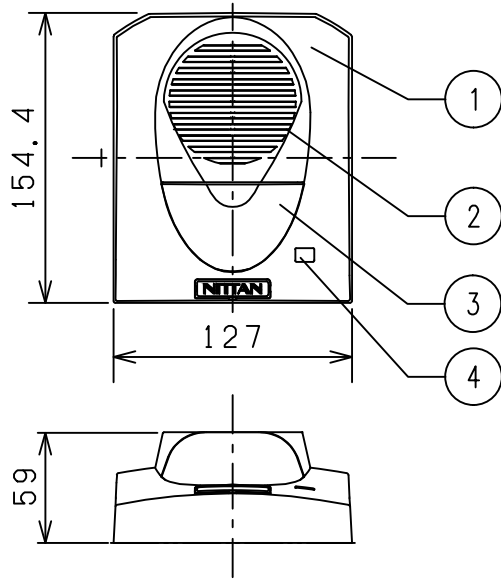

Horn / Strobe

Outdoor Back Box

Index

No.	Description	Remarks	Q'ty
1.	Jacket	ABS, Red	1
2.	Sound Outlet		1
3.	Clear Lens		1
4.	Light Intensity Selector		1
5.	Outdoor Back Box	Aluminum Die Casting, Red	1
	(Model EVCA-AP-BBX-5)		
6.	Gasket	CP	1

Specifications

Voltage	:	Regulated 12V DC/FWR
	:	Regulated 24V DC/FWR
Operating Voltage Range	:	8-17.5V (12V DC/FWR)
	:	16-33V (24V DC/FWR)
Sound Output	Horn :	74dBA min. at 10ft per UL
	Chime :	55dBA min. at 10ft per UL
Luminous Intensity (Selectable)		
	at 12V :	15,35,60(15/75)cd
	at 24V :	15,35,60(15/75),75,95,110cd
Max. Operating Current		12V - Strobe -24V (Variable)
	DC :	171mA rms, 225mA rms
	FWR :	202mA rms, 284mA rms
	12V - Horn -24V (Variable)	
	DC :	153mA rms, 92mA rms
	FWR :	230mA rms, 302mA rms
Flash Rate	:	1 Hz
Environment	:	Outdoor
IP Rate	:	IP35 (with EVCA-AP-BBX-5)
Operating Temperature	:	-40c to +66c
Applicable Standard	:	UL464, UL1638

NITAN COMPANY, LIMITED	
SCALE	1 / 4 DATE Dec. 01, 2016
MODEL NO.	EVCA-AP-SHWP
TITLE	Wall Mount Weather Proof Horn/Strobe
DRAWING NO.	N0300009 Dim: mm