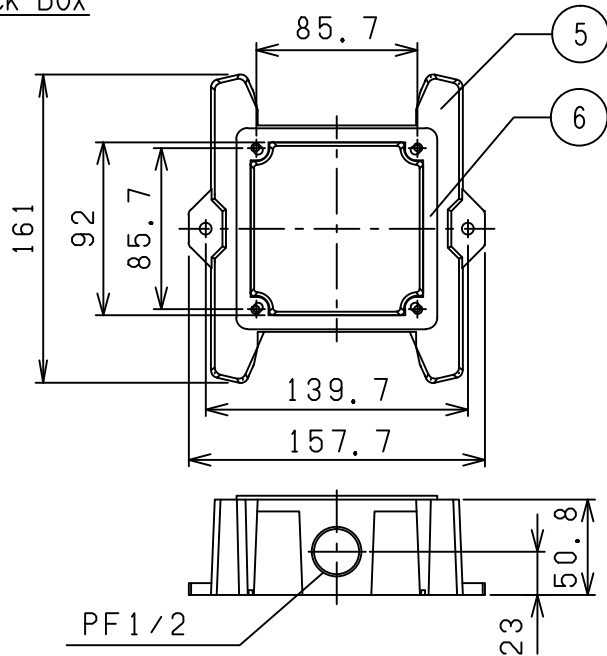

Horn / Strobe

Outdoor Back Box

Index

No.	Description	Remarks	Q'ty
1.	Jacket	ABS, Red	1
2.	Sound Outlet		1
3.	Clear Lens		1
4.	Light Intensity Selector		1
5.	Outdoor Back Box	Aluminum Die Casting, Red	1
	(Model EVCA-AP-BBX-5)		
6.	Gasket	CP	1

Specifications

Voltage	:	Regulated 12V DC/FWR
	:	Regulated 24V DC/FWR
Operating Voltage Range	:	8-17.5V (12V DC/FWR)
	:	16-33V (24V DC/FWR)
Sound Output	Horn :	74dBA min. at 10ft per UL
	Chime :	55dBA min. at 10ft per UL
Luminous Intensity (Selectable)		
	at 12V :	15,35,60(15/75)cd
	at 24V :	15,35,60(15/75),75,95,110cd
Max. Operating Current		12V - Strobe -24V (Variable)
	DC :	171mA rms, 225mA rms
	FWR :	202mA rms, 284mA rms
	12V - Horn -24V (Variable)	
	DC :	153mA rms, 92mA rms
	FWR :	230mA rms, 302mA rms
Flash Rate	:	1 Hz
Environment	:	Outdoor
IP Rate	:	IP35 (with EVCA-AP-BBX-5)
Operating Temperature	:	-40c to +66c
Applicable Standard	:	UL464, UL1638

NITAN COMPANY, LIMITED	
SCALE	1 / 4 DATE Dec. 01, 2016
MODEL NO.	EVCA-AP-SHWP
TITLE	Wall Mount Weather Proof Horn/Strobe
DRAWING NO.	N0300009 Dim: mm